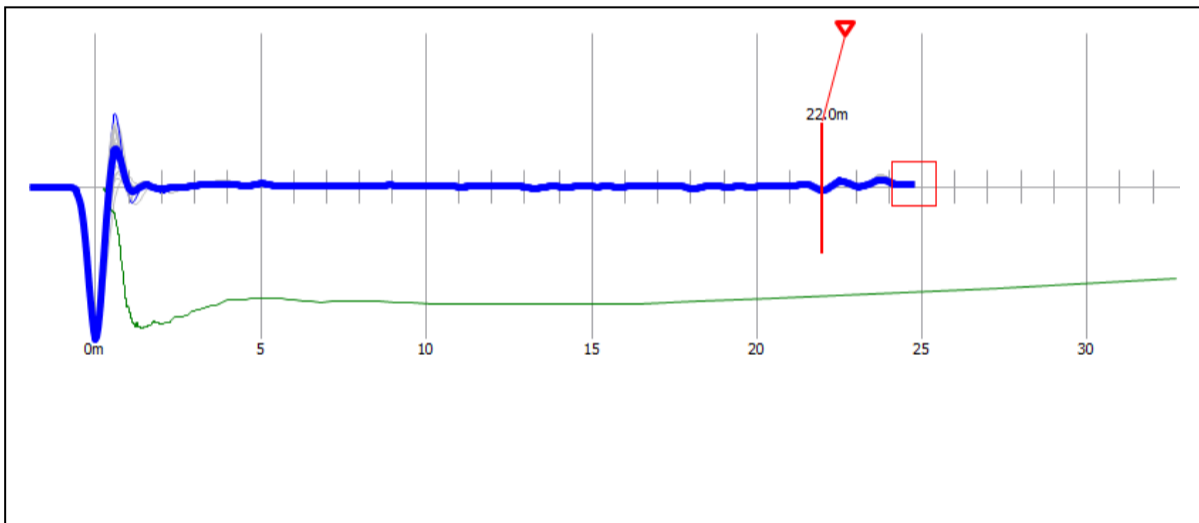

Reflectogram P-12