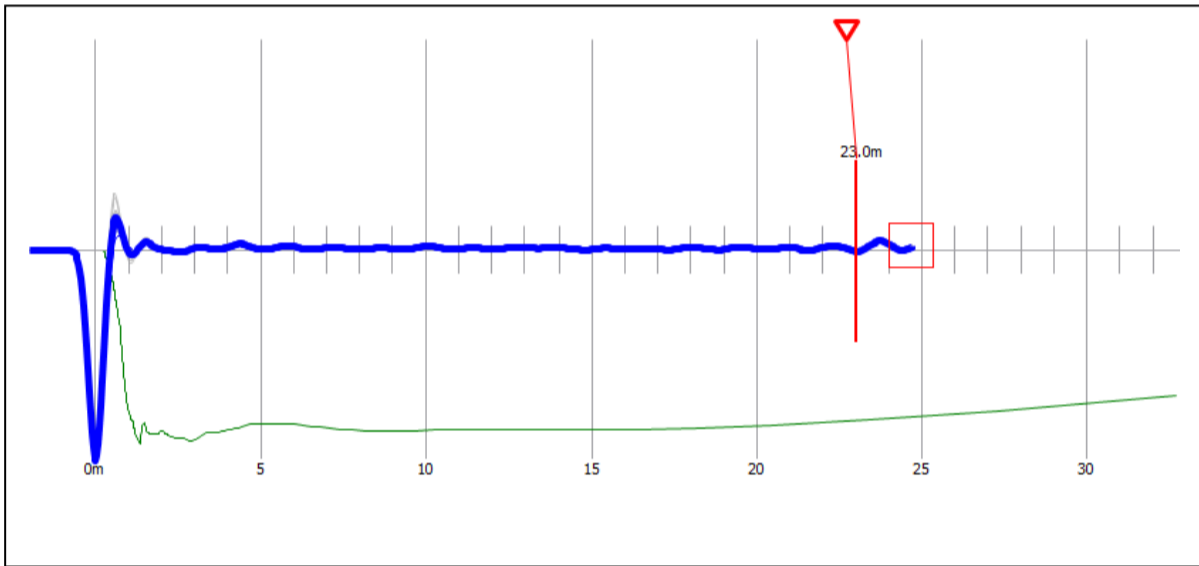

Reflectogram P-240