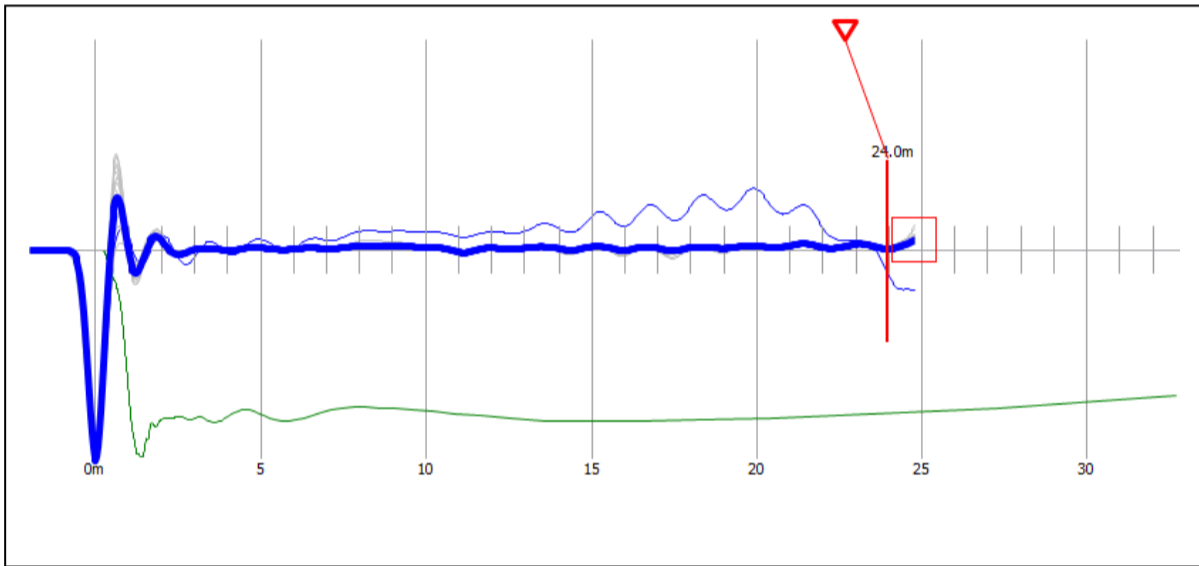

Reflectogram P-298